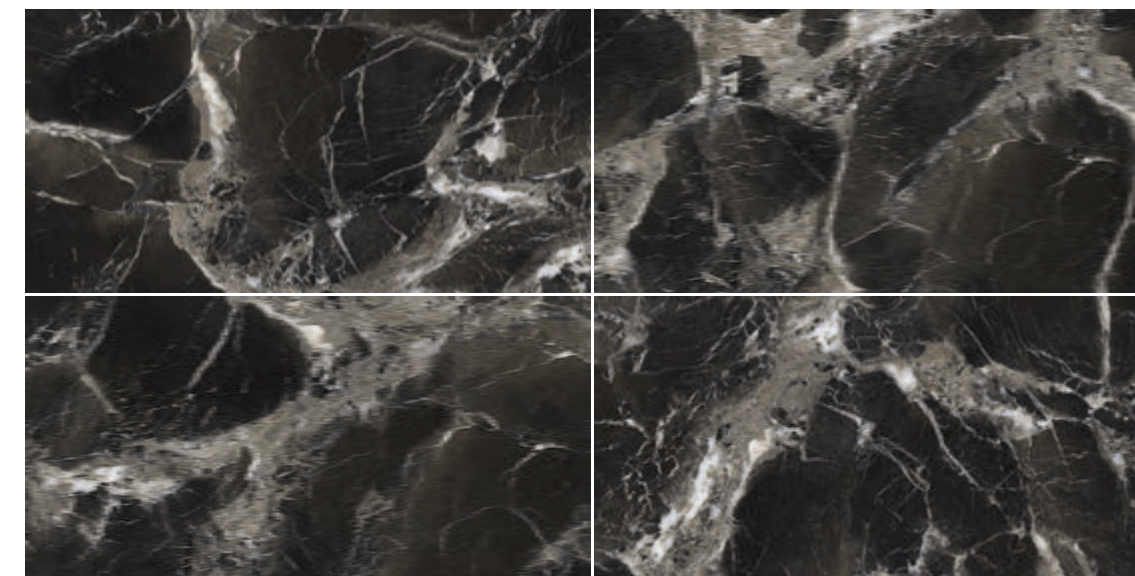

FLOOR
APPLICATION

WALL
APPLICATION

POLISHED
SURFACE

PORCELAIN
BODY

Saint Lauren EQ189P049 | 90x180cm | Random Design | 4 faces

3D VIRTUAL TOUR

Marble Slab

90x180cm | Glazed Polished Porcelain

COMMERCIAL
INDOOR

RESIDENTIAL
INDOOR

FLOOR
APPLICATION

WALL
APPLICATION

POLISHED
SURFACE

PORCELAIN
BODY

Cloud Stone EQ189P055 | 90x180cm | Continuous Design | 6 faces

3D VIRTUAL TOUR