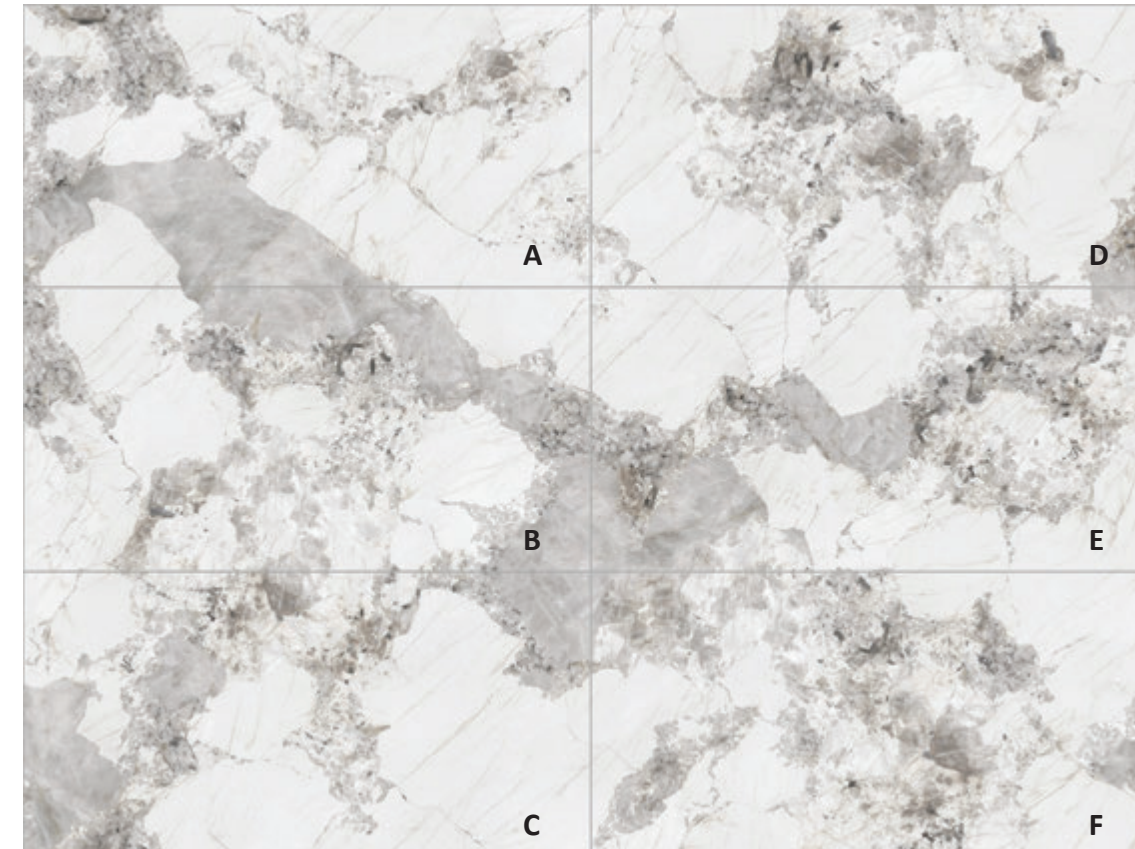

COMMERCIAL
INDOOR

RESIDENTIAL
INDOOR

FLOOR
APPLICATION

WALL
APPLICATION

POLISHED
SURFACE

PORCELAIN
BODY

Cloud Stone EQ189P055 | 90x180cm | Continuous Design | 6 faces

3D VIRTUAL TOUR

3D VIRTUAL TOUR

Marble Slab

90x180cm | Glazed Polished Porcelain

COMMERCIAL
INDOOR

RESIDENTIAL
INDOOR

FLOOR
APPLICATION

WALL
APPLICATION

POLISHED
SURFACE