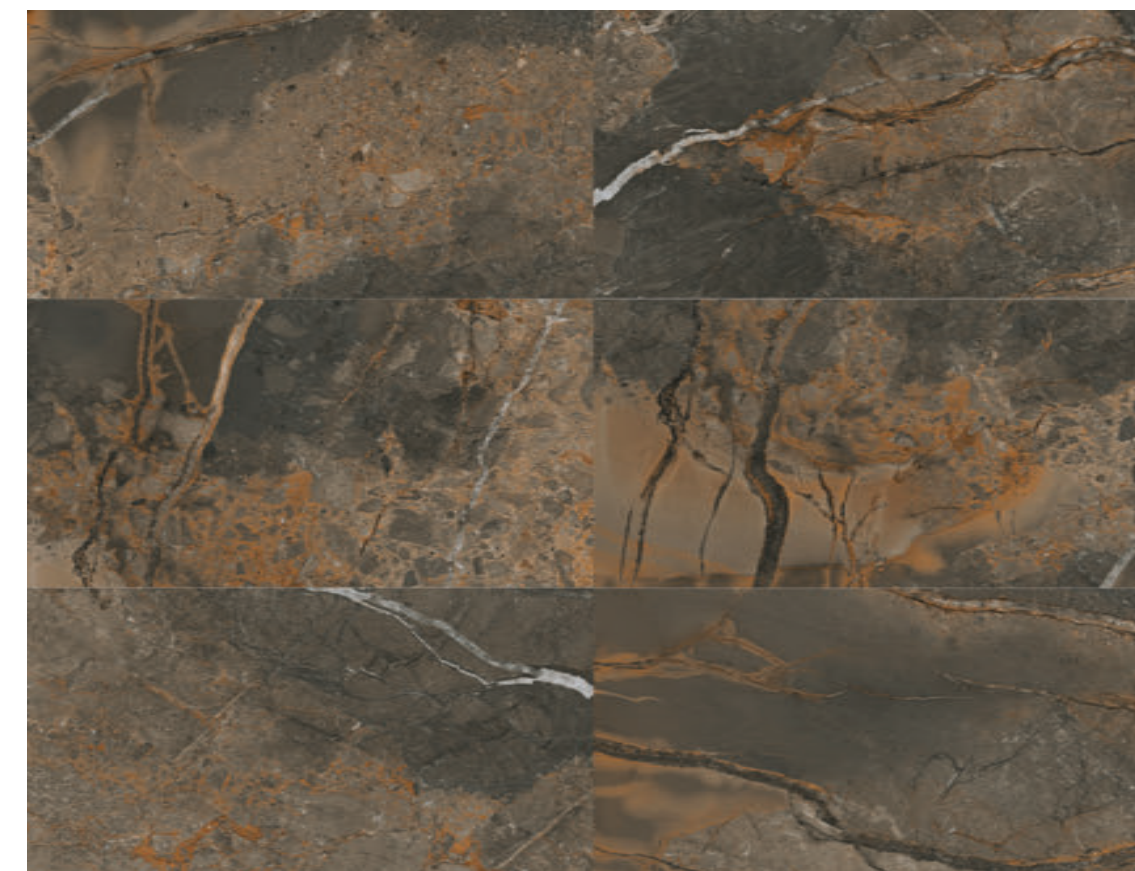

Calacatta Supreme RD189P017B | 90x180cm | Free Form Continuous Design | 6 faces

3D VIRTUAL TOUR

Marble Slab

90x180cm | Glazed Polished Porcelain

COMMERCIAL
INDOOR

RESIDENTIAL
INDOOR

FLOOR
APPLICATION

WALL
APPLICATION

POLISHED
SURFACE

PORCELAIN
BODY

Las Rainbow Stone RD189P020A | 90x180cm | Random Design | 6 faces

3D VIRTUAL TOUR

Marble Slab

90x180cm | Glazed Polished Porcelain

COMMERCIAL
INDOOR

RESIDENTIAL
INDOOR