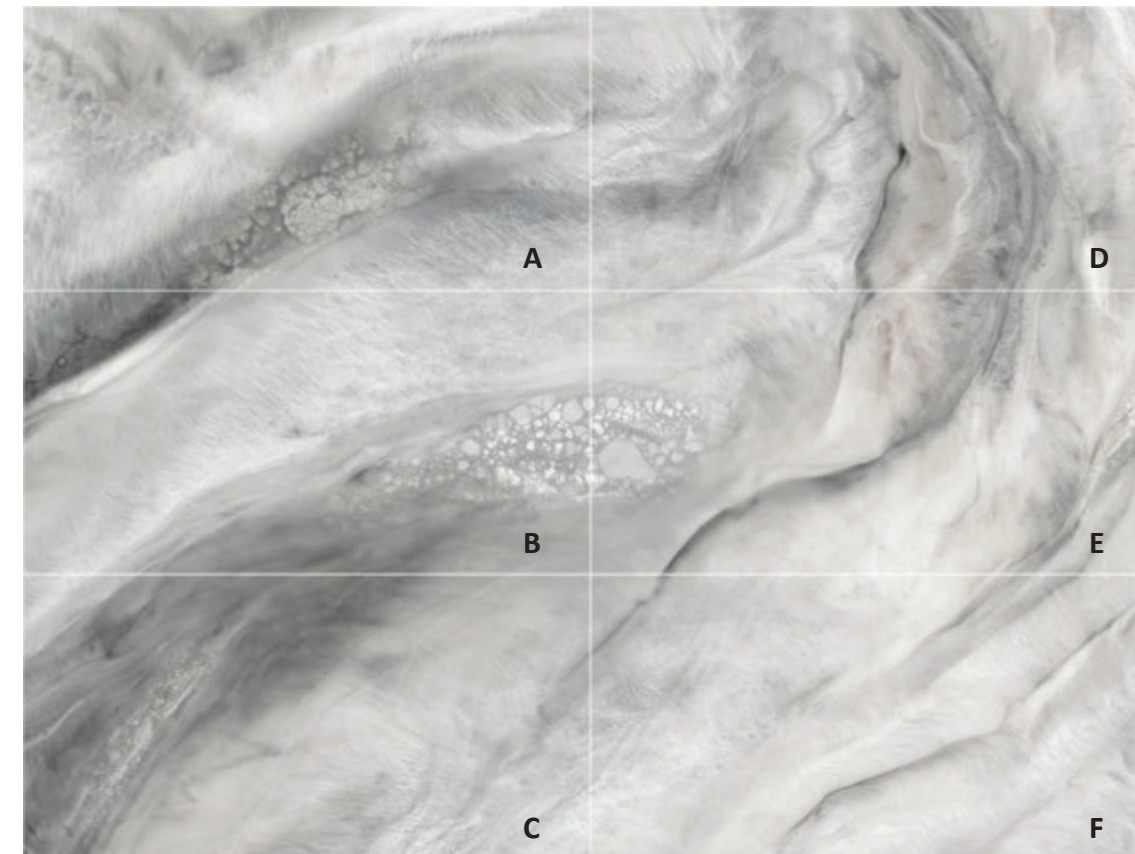

COMMERCIAL
INDOOR

RESIDENTIAL
INDOOR

FLOOR
APPLICATION

WALL
APPLICATION

POLISHED
SURFACE

PORCELAIN
BODY

Cloud Stone EQ189P055 | 90x180cm | Continuous Design | 6 faces

3D VIRTUAL TOUR

3D VIRTUAL TOUR

Marble Slab

90x180cm | Glazed Polished Porcelain

COMMERCIAL
INDOOR

RESIDENTIAL
INDOOR

FLOOR
APPLICATION

WALL
APPLICATION

POLISHED
SURFACE

PORCELAIN
BODY

Silverfox EQ189P056 | 90x180cm | Continuous Design | 6 faces

Marble Slab

90x180cm | Glazed Polished Porcelain

COMMERCIAL
INDOOR

RESIDENTIAL
INDOOR

FLOOR
APPLICATION

WALL
APPLICATION