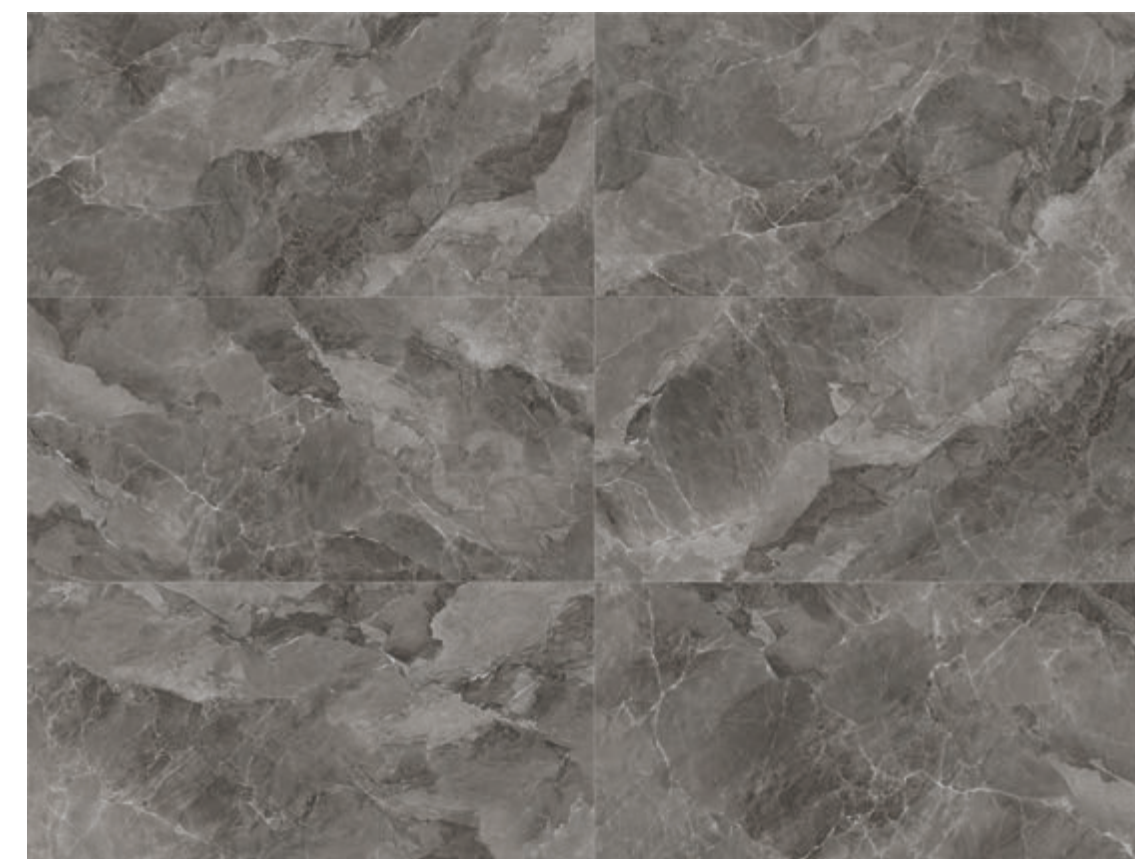

FLOOR
APPLICATION

WALL
APPLICATION

POLISHED
SURFACE

PORCELAIN
BODY

Verona RD189P025A | 90x180cm | Random Design | 6 faces

3D VIRTUAL TOUR

ROMANTIC
罗曼蒂克瓷砖