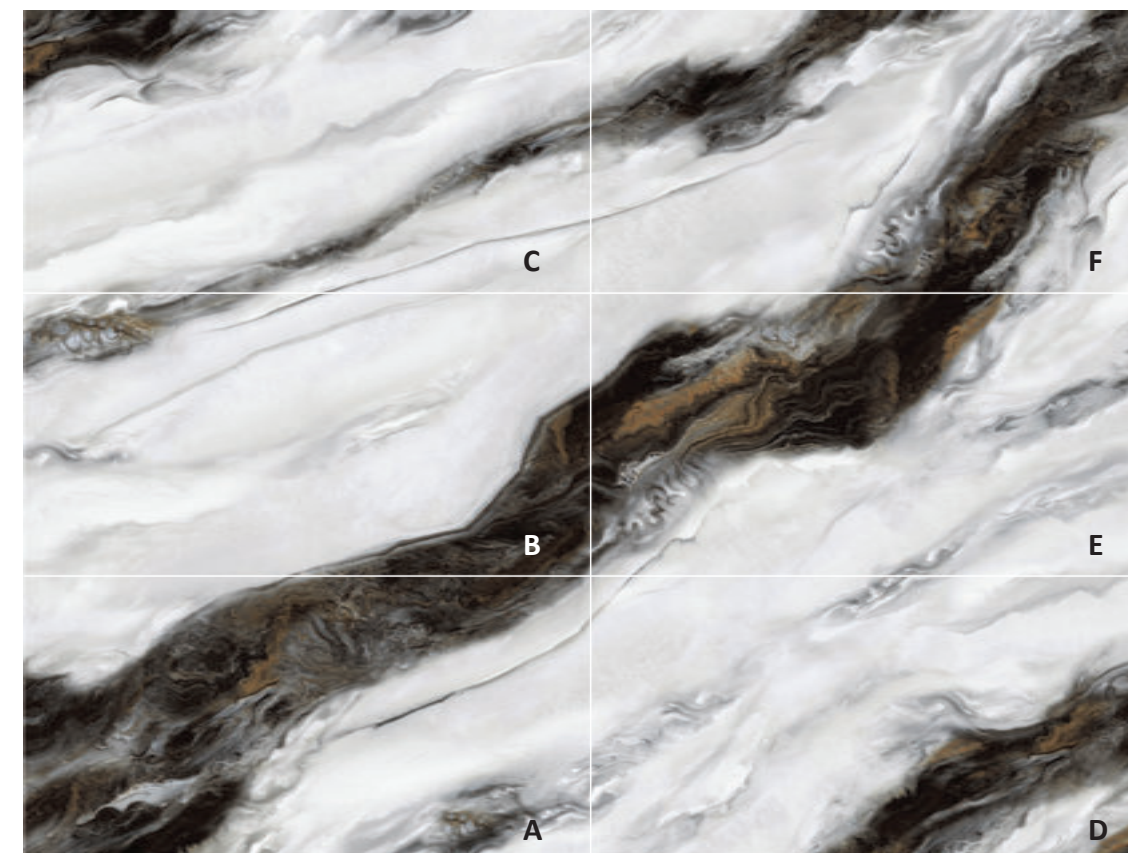

COMMERCIAL
INDOOR

RESIDENTIAL
INDOOR

FLOOR
APPLICATION

WALL
APPLICATION

POLISHED
SURFACE

PORCELAIN
BODY

Dragon Dance RD189P016B | 90x180cm | Continuous Design | 6 faces

3D VIRTUAL TOUR